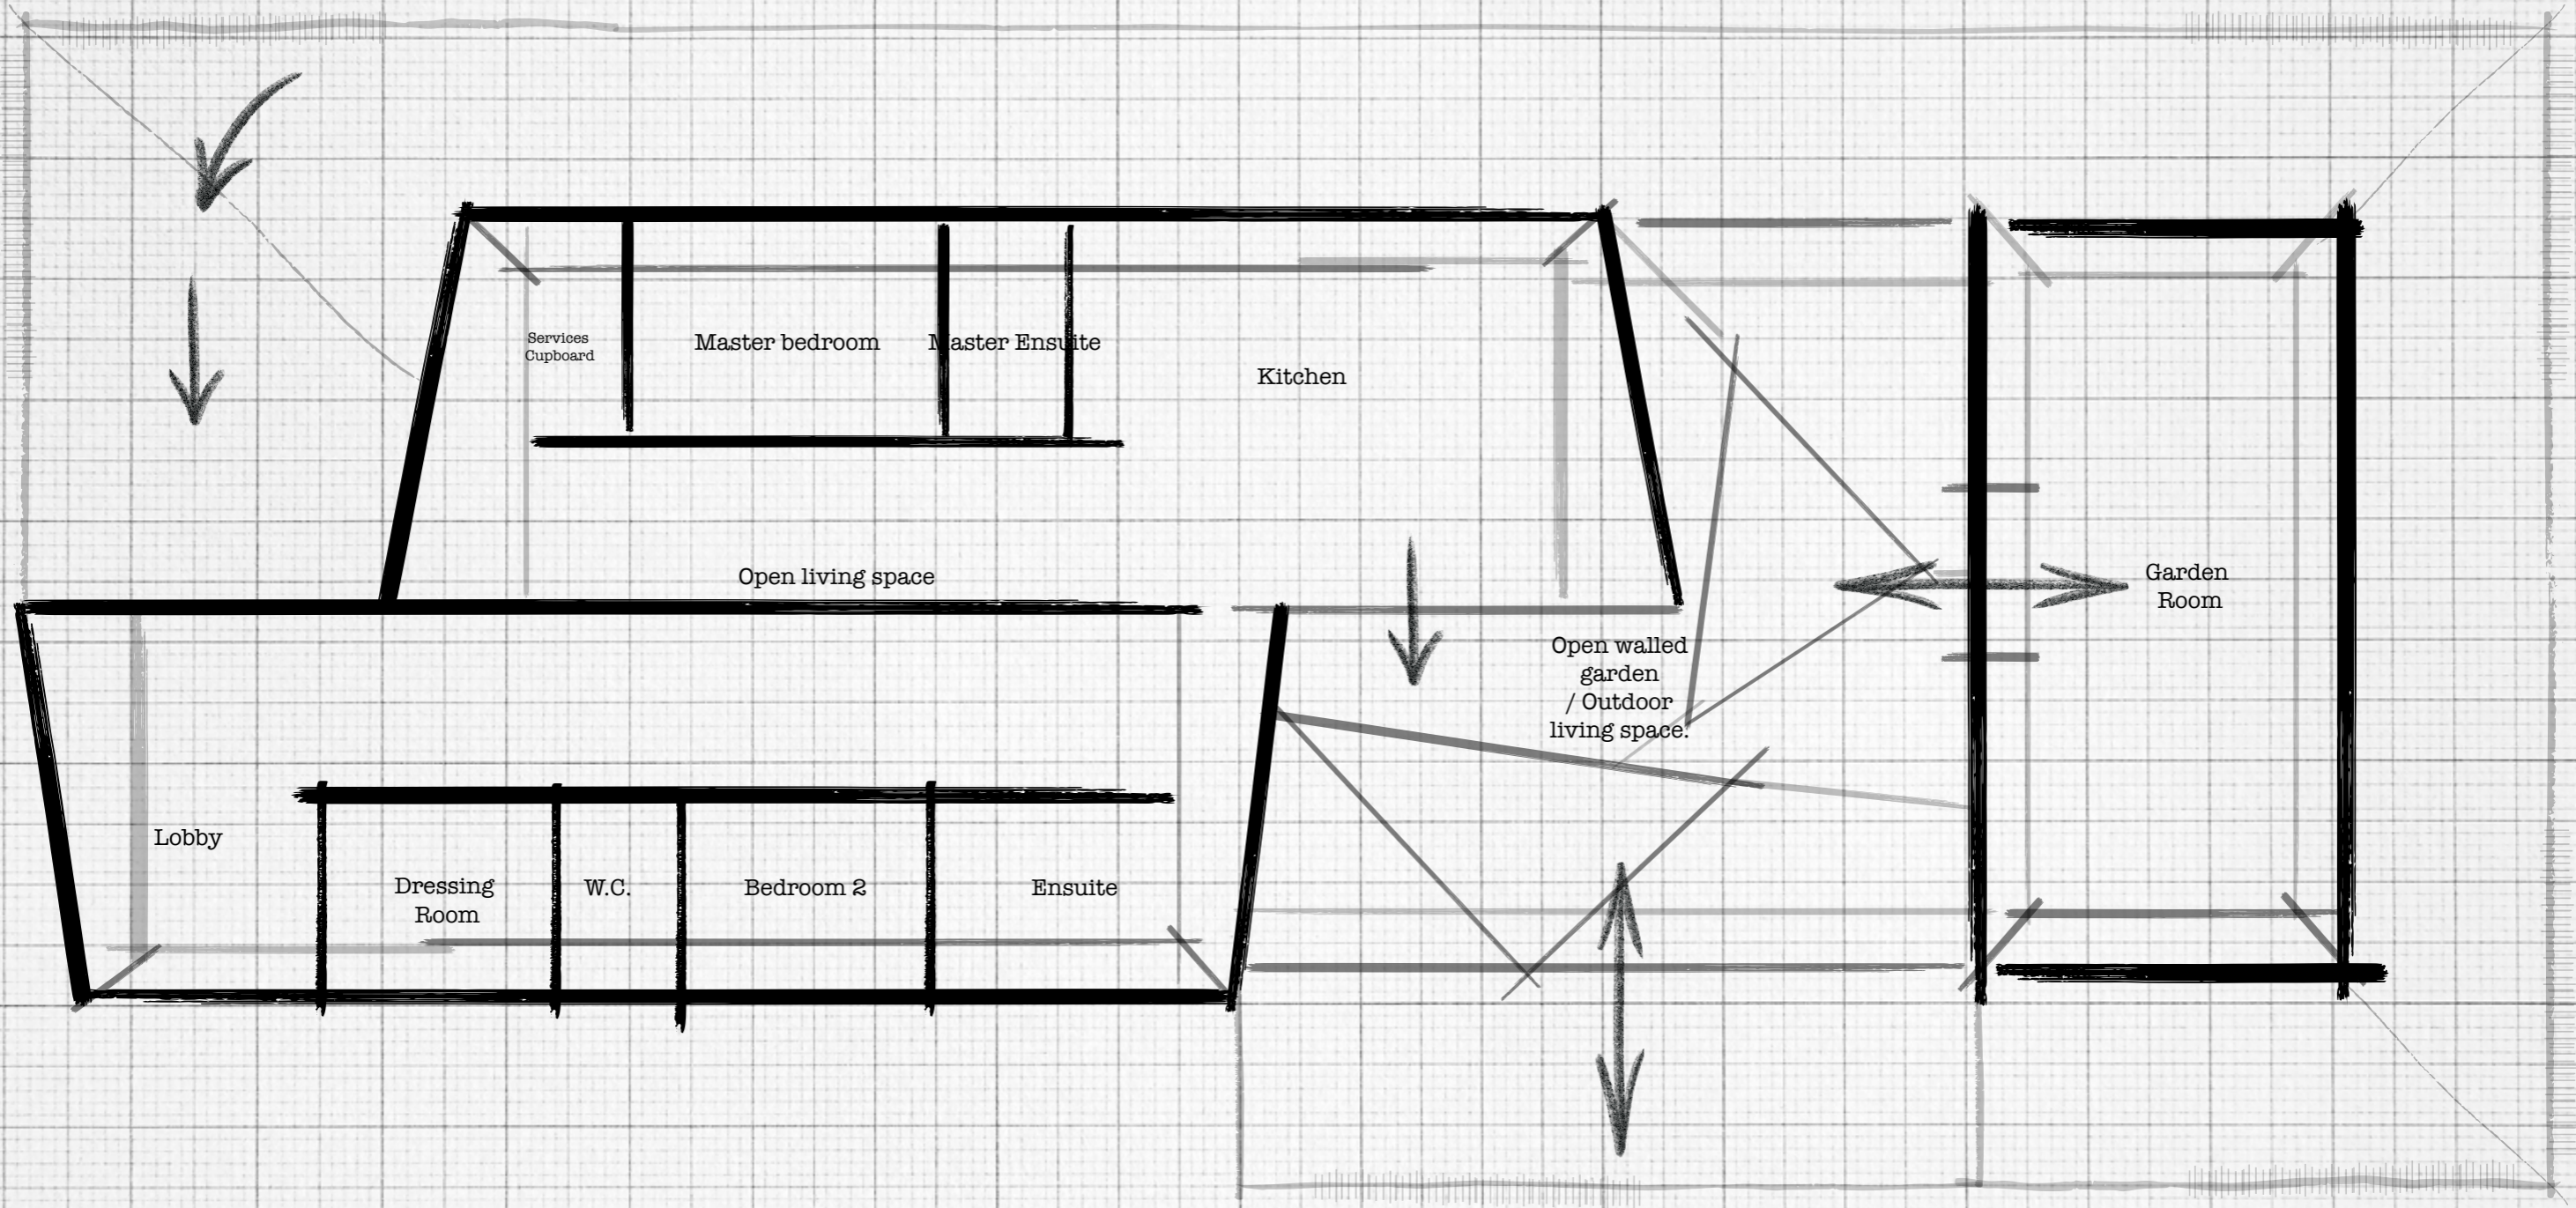

MODULAR

| The Modular
Villa

This modern modular build has been designed with open plan living in mind with private outdoor spaces, full height windows to let in natural light in.

It offers a high level of green energy advantages with solar panels, an air source heat pump, underfloor heating and double insulated windows.

The RK Modular Villa is a true expressions or a green space that offers an escape from the pressures of modern life.

Initial layout

The RJ Modular
Villa

RK MODULAR

THE OLD POULTRY FARM, STOKE ALBANY ROAD,
DESBOROUGH, KETTERING, NORTHANTS, NN14 2SP